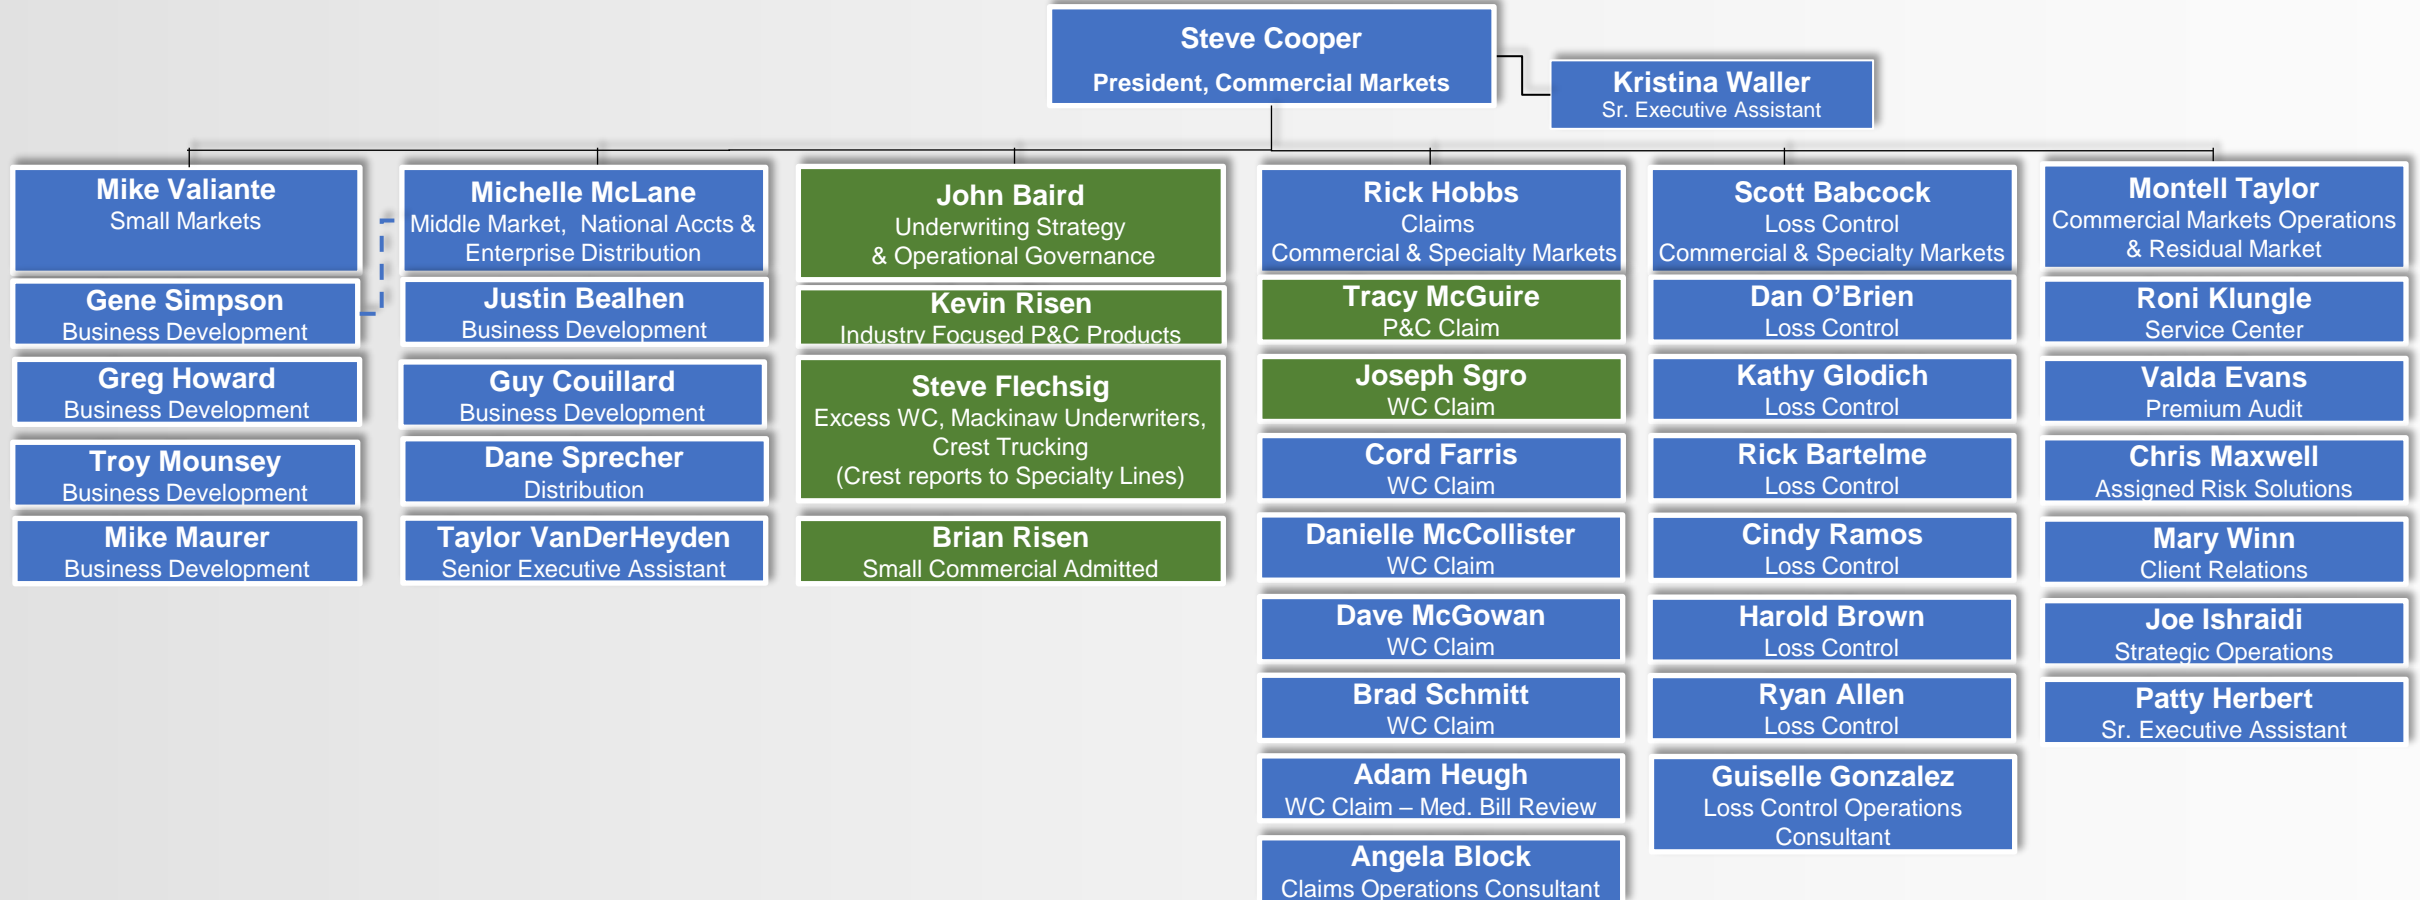

Commercial Markets – Senior Leadership

Blue = AF Group Legacy Teammate
Green = AmeriTrust Legacy Teammate

Commercial Markets – Senior Leadership Direct Reports

Blue = AF Group Legacy Teammate
Green = AmeriTrust Legacy Teammate